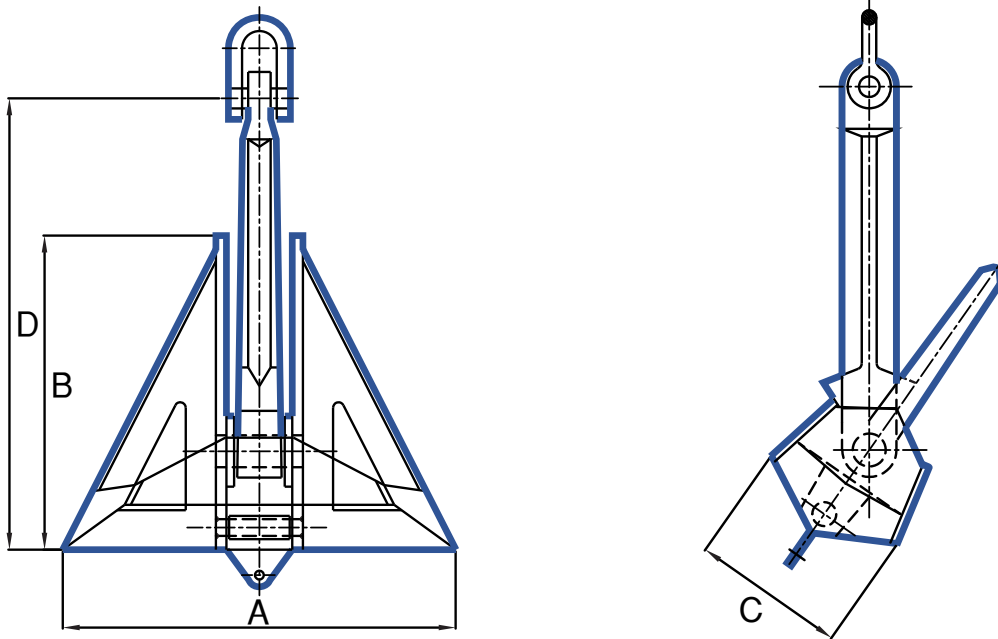

## Super Delta – Offshore Anchors

Weight	A	B	C	D
1000	1780	1424	680	2107
2000	2381	1884	895	2714
2500	2541	2027	963	2921
3000	2560	2047	983	3020
4000	2973	2372	1127	3418
5000	3200	2554	1213	3737
7000	3582	2858	1358	4118
8000	3747	2989	1421	4308
9000	3897	3109	1478	4481
10000	4036	3220	1530	4641
12000	4495	3596	1689	5320
13000	4399	3510	1668	5058
15000	4845	3875	1840	5750
18000	5140	4080	1900	6080
20000	5140	4260	2010	6310
25000	5740	4590	2065	6795
30000	6090	4858	2277	7208
40000	6650	5290	2480	7850

Weight unit is Kilograms. All measurements in mm. Measurements, weights, and drawings, are based on industry standards. Deviation margins need to be taken in mind, this is your own responsibility and not from Castle Hills AS.