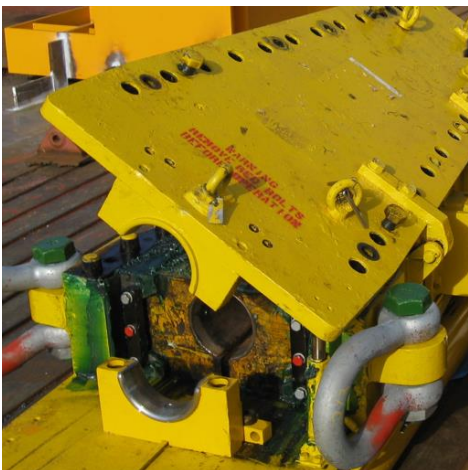

10 - 35 mtr GangWays

20 ft MAFI

Storage Boxes

3000 kgs and 600 ltr
1200 x 800 x 800 mm

Wire-Grippers

Line Pull 100 tons. Max $\varnothing$ 167 mm wire-rope

Flat Rak

20 feet and 40 feet