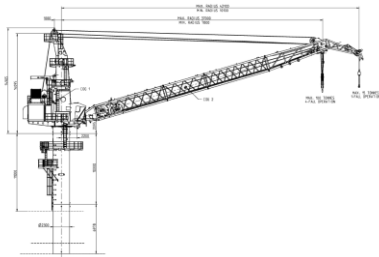

2 pcs Blocks WLL 500 tons
5 sheaves

Item 5-11
Offshore Crane
DNV Class unused Norsok
SWL 5 ton and 13 mtr

Item 309 A
Davit Sezamor
SWL 1,2 tons

Item 5-14
Biotrans Crane
5 ton on 12 mtr

Item 5-10
**Liebherr Offshore
Crane**
SWL 15 tons on 42 mtr
SWL 100 tons on 37 mtr