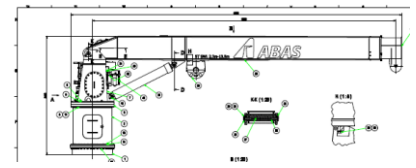

Item 5-19

ABAS Crane
SWL 5 tons
13 meter arm