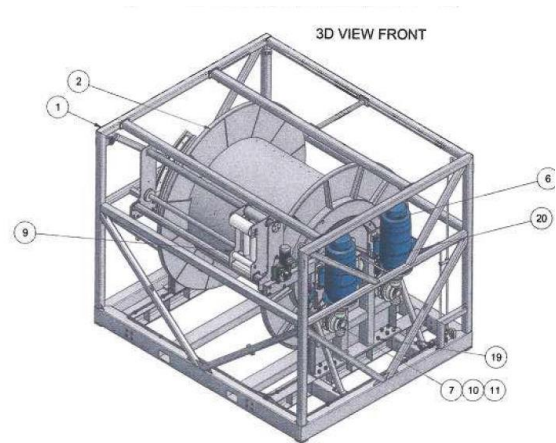

Item 11-9

BMS DAVININCH WINCH

Max pull 14 tons – 2000 mtr Wire Ø57 mm
Electric supply.