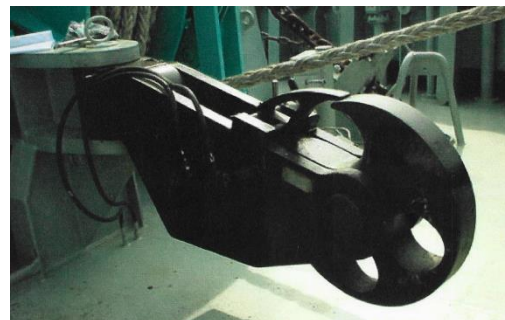

Bulwark Chocks
500x320 mm DIN standard

Bollards and Chocks in stock.

Item 18-286

Capstan

Electrical 4000 kgs pull

ROV HOOKS

Several sizes in stock

Item 18-1