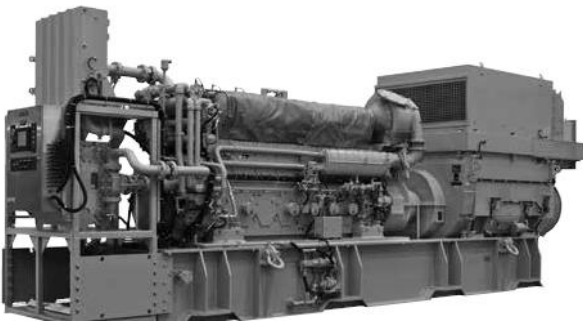

GENERATORS

Offshore Generator Set

2530 bkW, 60 Hz, 900 rpm

1600 KVA Hydro Electric Turbine

Onshore, 2009, 50 Hz, 3ph

2 pcs New HFC7 456-84K Generator

Hyundai, 625 KVA, 450 V, 60 Hz

More information available.