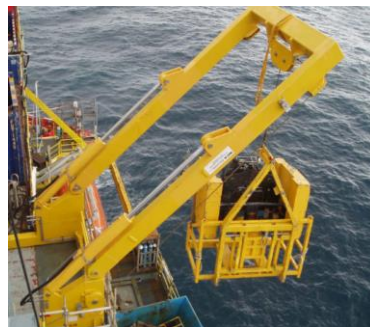

Item 190
A-Frame
SWL 40 tons