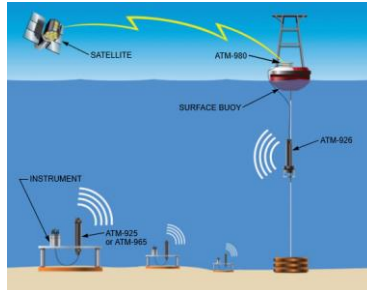

Item 117
Acoustic Telemetry Modems
ATM-966