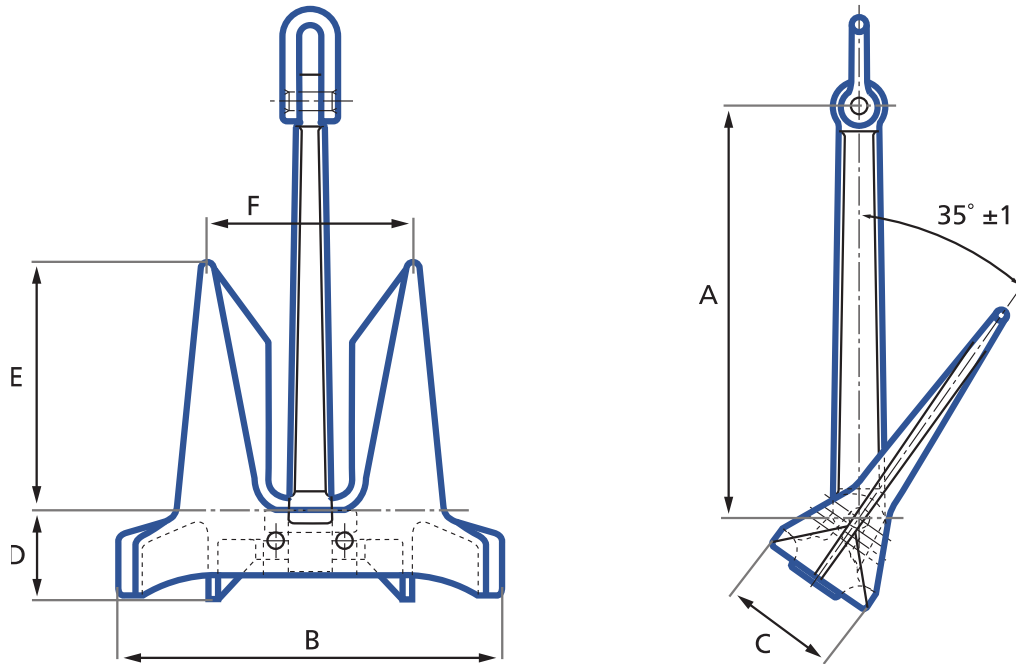

High Holding Power – AC-14

Weight	A	B	C	D	E	F
23250	4536	4070	1258	785	2763	2180
24750	4632	4156	1284	801	2821	2226
26625	4746	4259	1316	821	2890	2280
28875	4876	4375	1352	844	2969	2343
31500	5020	4504	1392	868	3057	2412
34500	5174	4643	1435	895	3151	2486
36000	5248	4709	1455	908	3196	2522

Weight unit is Kilograms. All measurements in mm. Measurements, weights, and drawings, are based on industry standards. Deviation margins need to be taken in mind, this is your own responsibility and not from Castle Hills AS.