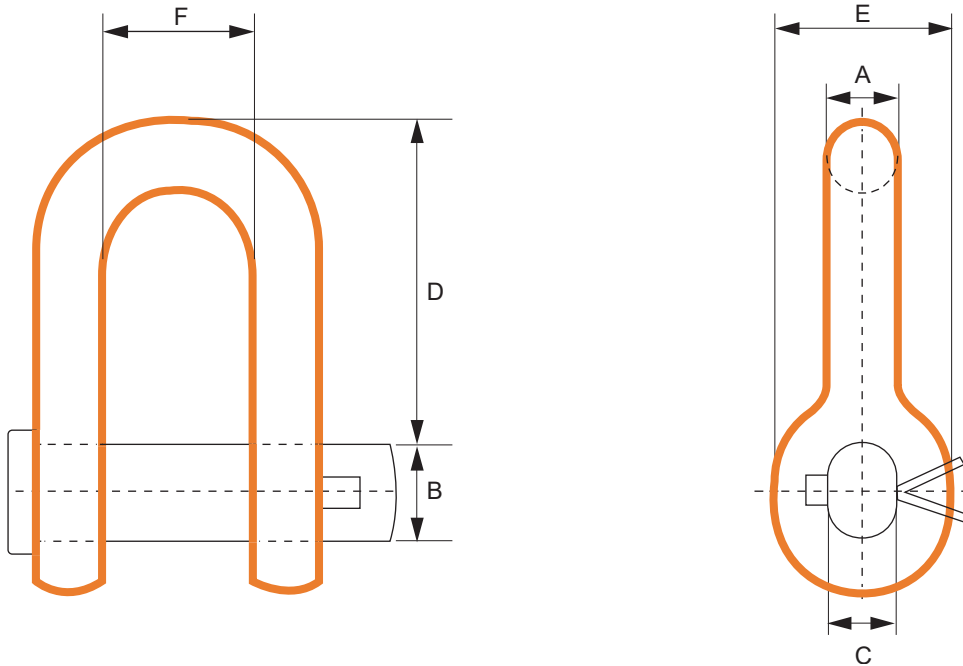

Forelock Buoy Shackles – Mooring

Chain Dia.	A	B	C	D	E	F
19	26	34	26	114	42	46
22	32	39	32	132	48	52
26	38	46	38	156	56	61
32	46	57	46	192	69	76
34	48	62	48	204	74	80
38	54	69	54	228	85	92
42	59	75	59	252	92	100

Weight unit is Kilograms. All measurements in mm. Measurements, weights, and drawings, are based on industry standards. Deviation margins need to be taken in mind, this is your own responsibility and not from Castle Hills AS.