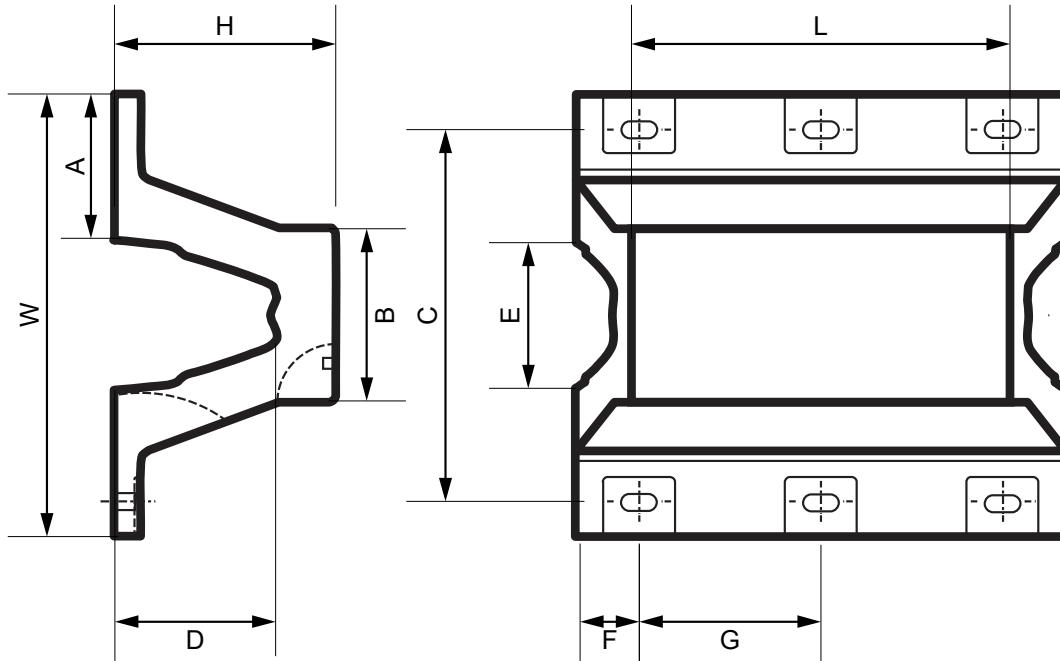

Arch Fender – Other Fenders

H x W	L	A	B	C	D x E	F / 1m	G / 1m	Weight / 1m
250 x 500	1000	178	200	400	58 x 29	113	900	88
300 x 600	1000	213	240	480	70 x 35	125	900	122
400 x 800	1000	285	320	640	82 x 41	150	900	206
500 x 1000	1000	358	400	800	82 x 41	175	900	332
600 x 1200	1000	425	480	960	94 x 47	200	900	476
800 x 1500	1000	520	640	1300	100 x 50	250	900	840
1000 x 1800	1000	610	800	1550	100 x 50	300	900	1363

Weight unit is Kilograms. All measurements in mm. Measurements, weights, and drawings, are based on industry standards. A size tolerance of 5%, and other possible deviation margins need to be taken in mind.